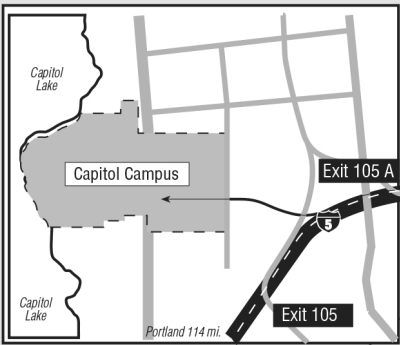

Welcome to the Washington State Capitol Campus & Housing & Homelessness Advocacy Day!

Legend

- Visitor Parking 50 cents per hour.
- Campus Building
- Point of interest
- Intercity Transit Stop
- Free Shuttle Stop
- Disabled Persons Building Entrance
- Disabled Persons Parking