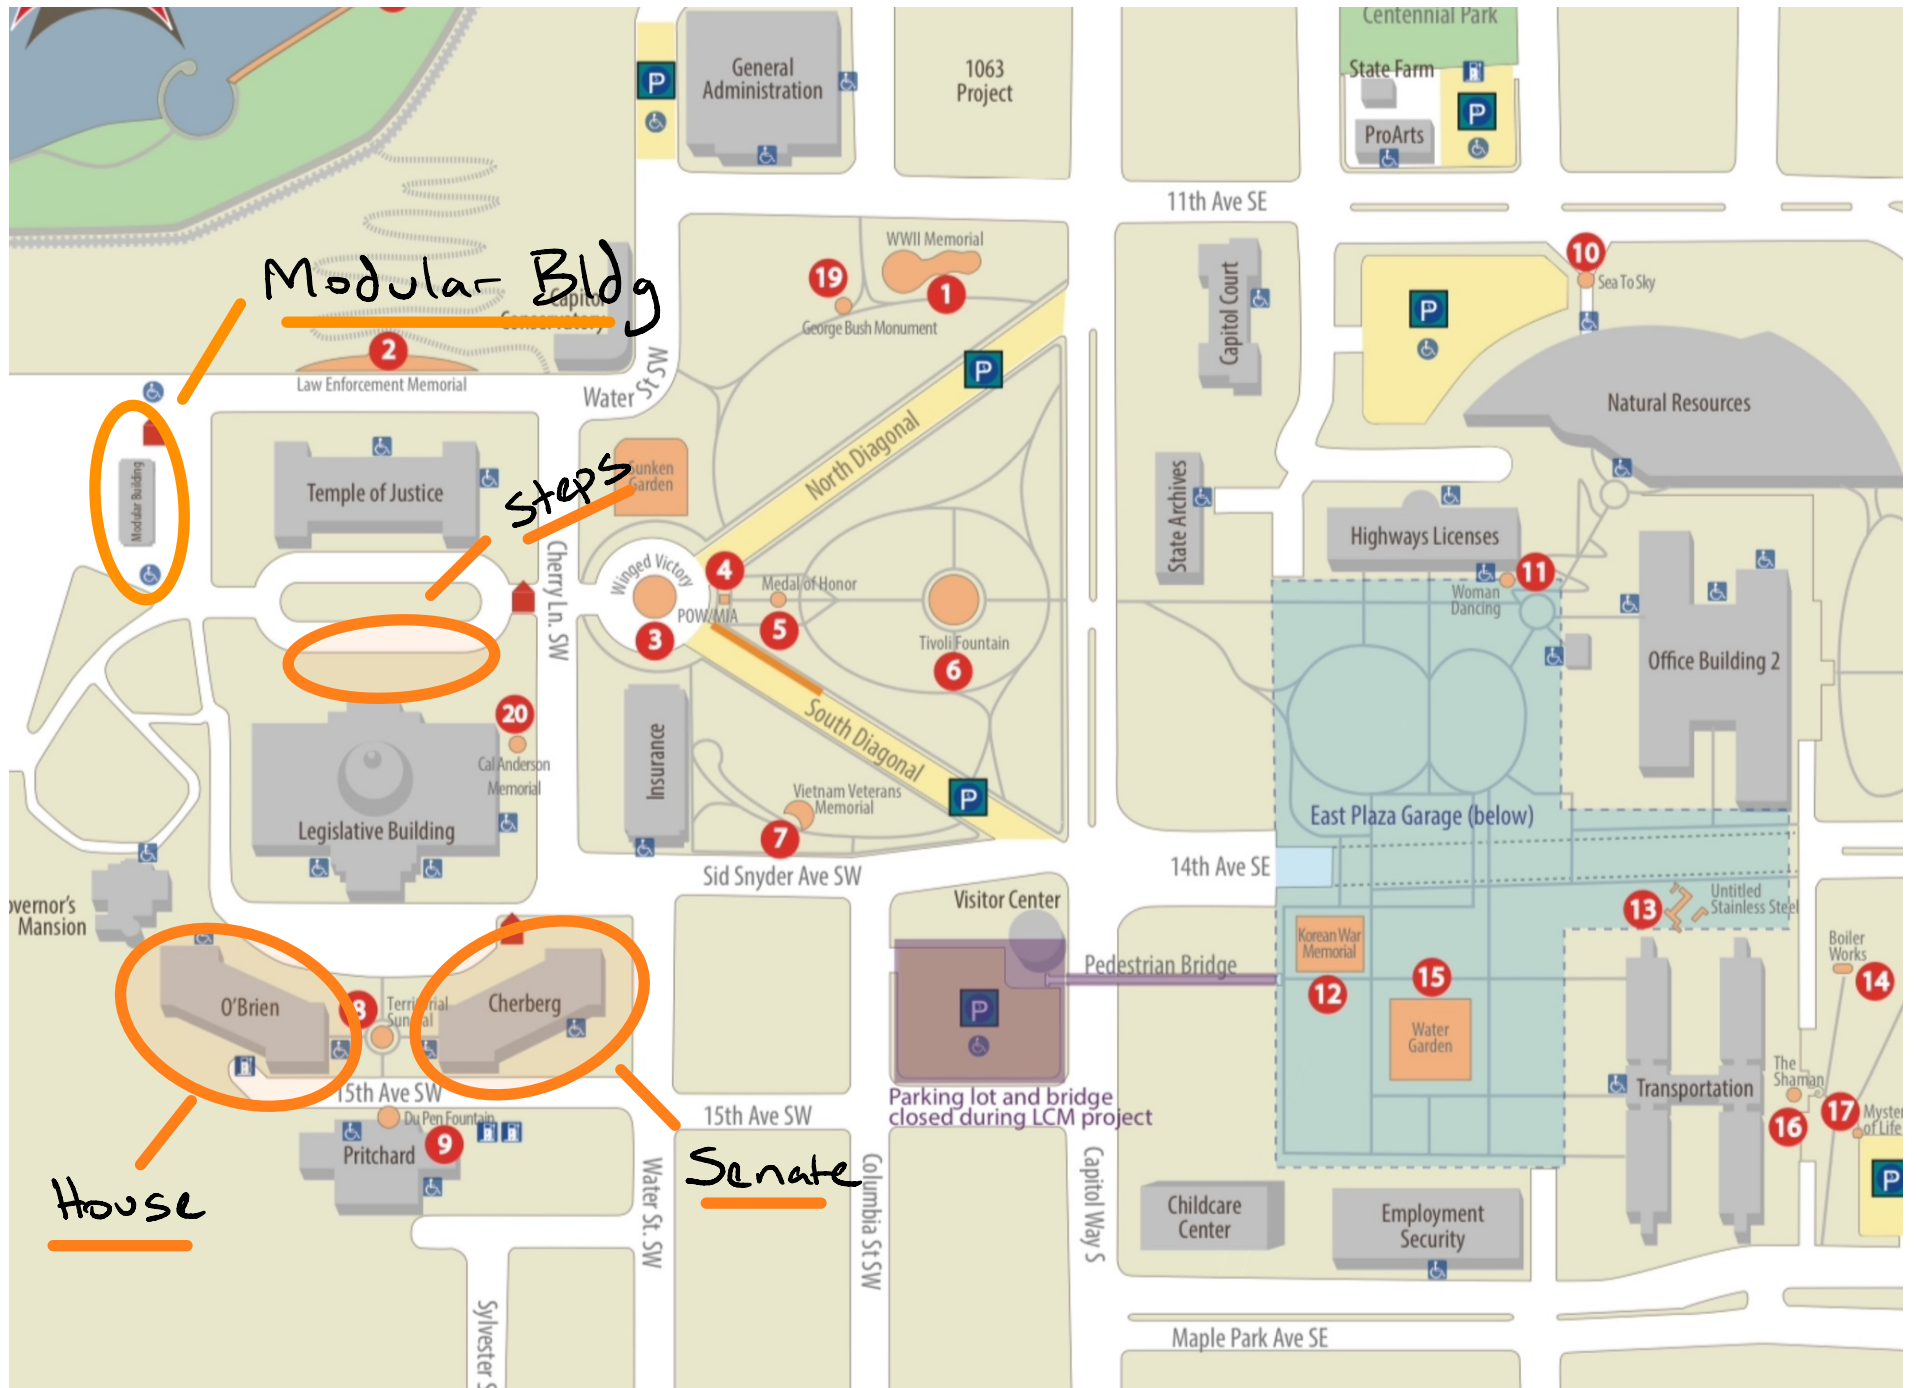

Capitol Campus map

Modular Bldg

Steps

House

Senate

East Plaza Garage (below)

Parking lot and bridge closed during LCM project